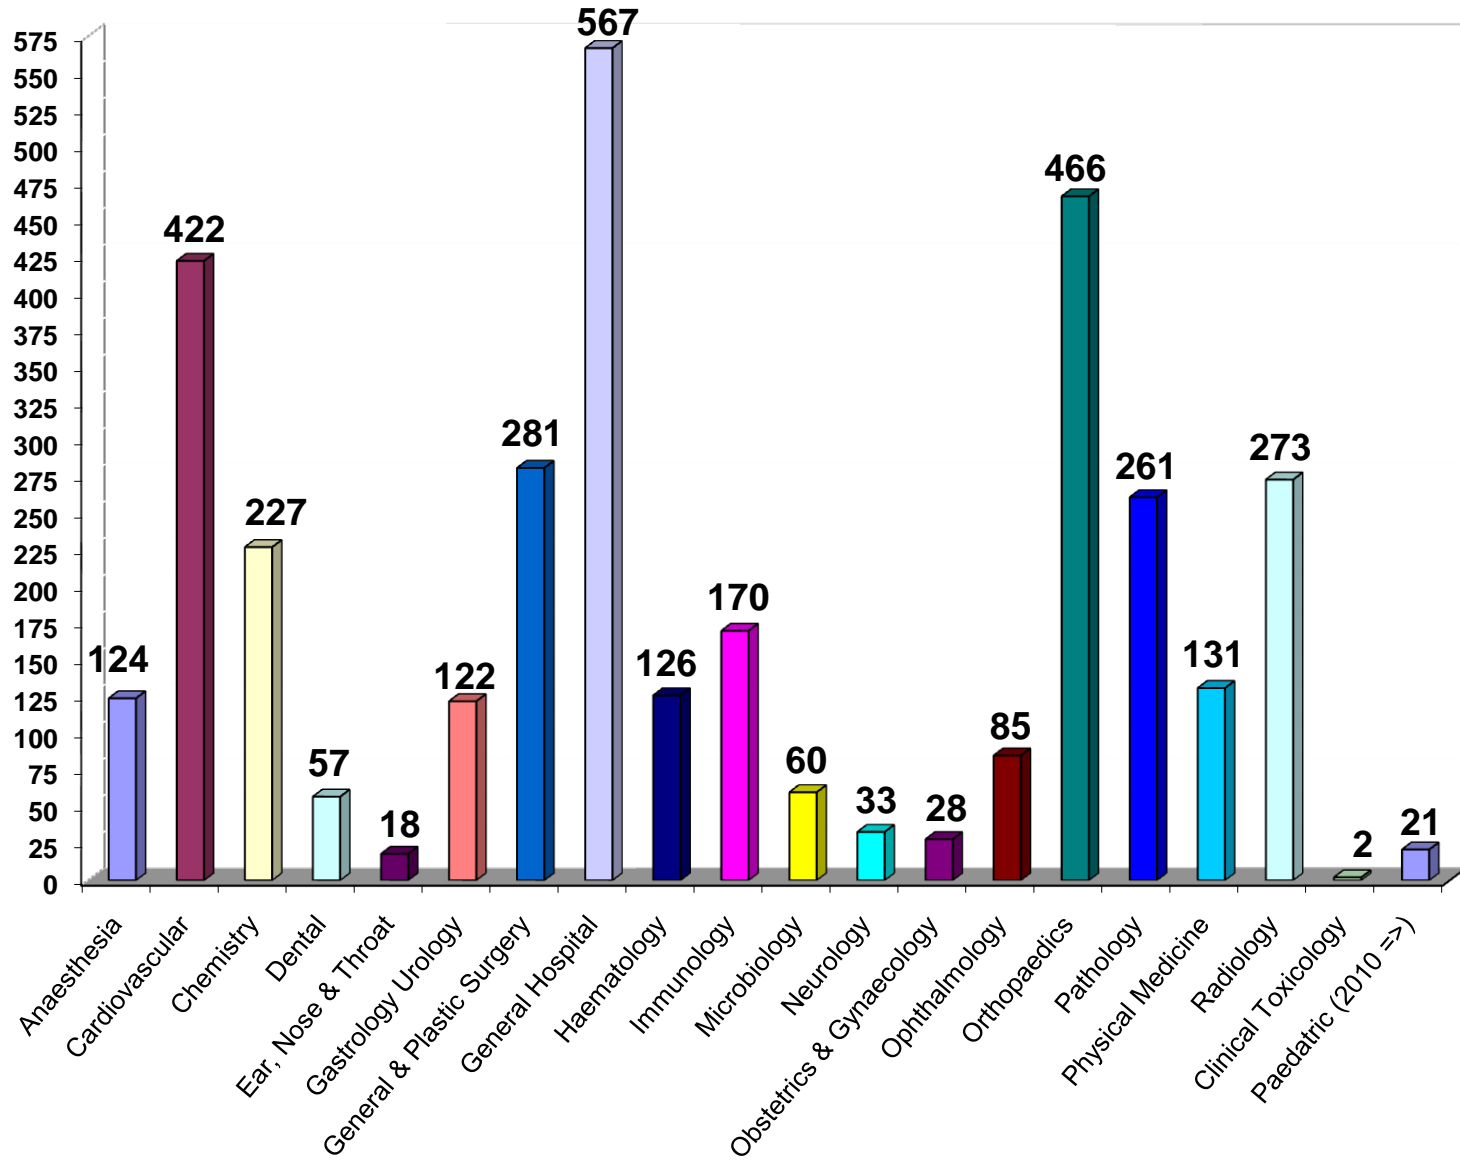

# NCARS EXCHANGED

(Total 3473\*)

# NUMBERS OF NCARS REPRESENTED BY DEVICE SECTORS

# TOTAL NUMBER OF NCARs REPRESENTED BY ACTIONS TAKEN